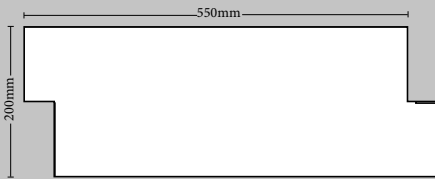

SS500 Kosciuszko

Panel Size

550x200mm

Resistance is futile. This gorgeous chunky granite stacked stone is extraordinarily popular due to its neutral colouring which blends greys and wheat browns so tastefully. Although providing a wall cladding option of substance it is also capable of blending in with its surrounding. A favoured choice for many prominent external stone cladding projects including grand entrances, sophisticated fireplaces, and magnificent garden walls.